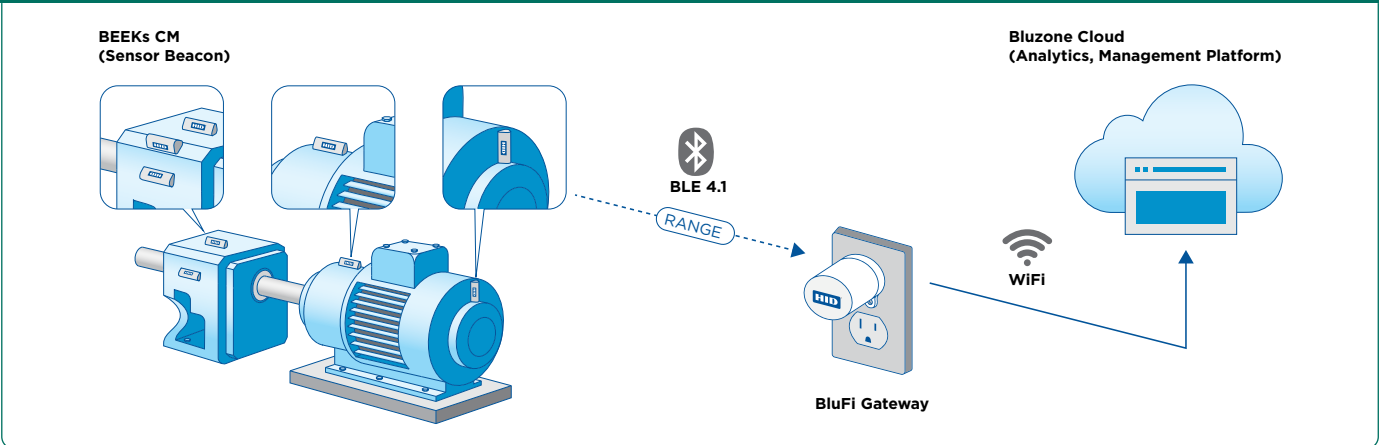

HOW THE SOLUTION WORKS

The HID Condition Monitoring Deployment Starter Kit enables plants to dramatically change their maintenance strategy faster than ever before.

Contact a HID Representative at iotsales@hidglobal.com or for more information on HID Global condition monitoring solutions, visit hid.gl/CMstarterkit.

hidglobal.com

North America: +1 512 776 9000
Toll Free: 1 800 237 7769
Europe, Middle East, Africa: +44 1440 714 850
Asia Pacific: +852 3160 9800
Latin America: +52 55 9171 1108

An ASSA ABLOY Group brand

© 2020 HID Global Corporation/ASSA ABLOY AB. All rights reserved. HID, HID Global, the HID Blue Brick logo, the Chain Design and Signo are trademarks or registered trademarks of HID Global or its licensor(s)/supplier(s) in the US and other countries and may not be used without permission. All other trademarks, service marks, and product or service names are trademarks or registered trademarks of their respective owners.

2020-06-17-idt-condition-monitoring-deployment-starter-kit-fl-en PLT-05258